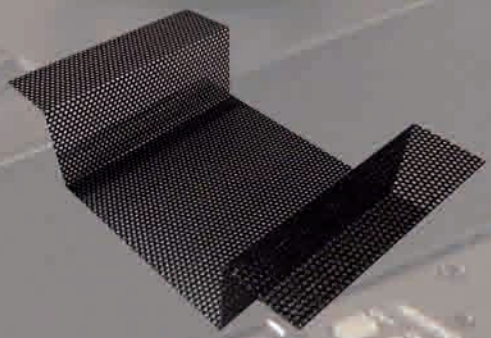

ACCESSORIES

CASTORS

DEX-TRAY

REPLACEMENT ACRYLIC PANELS

ADJUSTABLE FEET

PROFESSIONAL POWER RAIL

DEX-ANGLE

FOR ADDITIONAL INFORMATION

PRODUCTS OVERVIEW

MINIMAL

DEX-2TS

DEX-2TS-CDJ

COMPACT

COMPACT+

FLOAT-2T

FLOAT-2T-CDJ